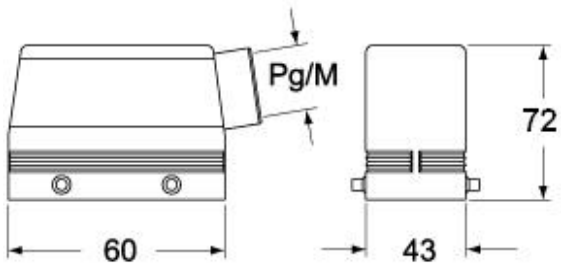

Part number

CHCS 06 LG

Catalogue drawings

CAOS L - MAOS L