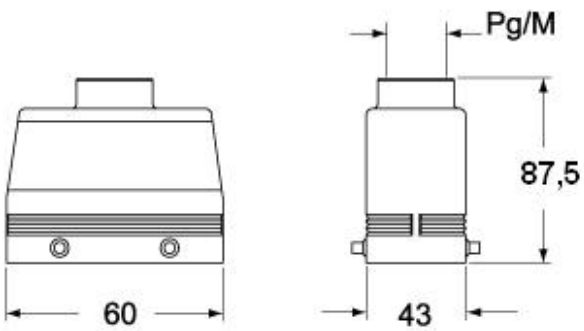

CAVS L - MAVS L